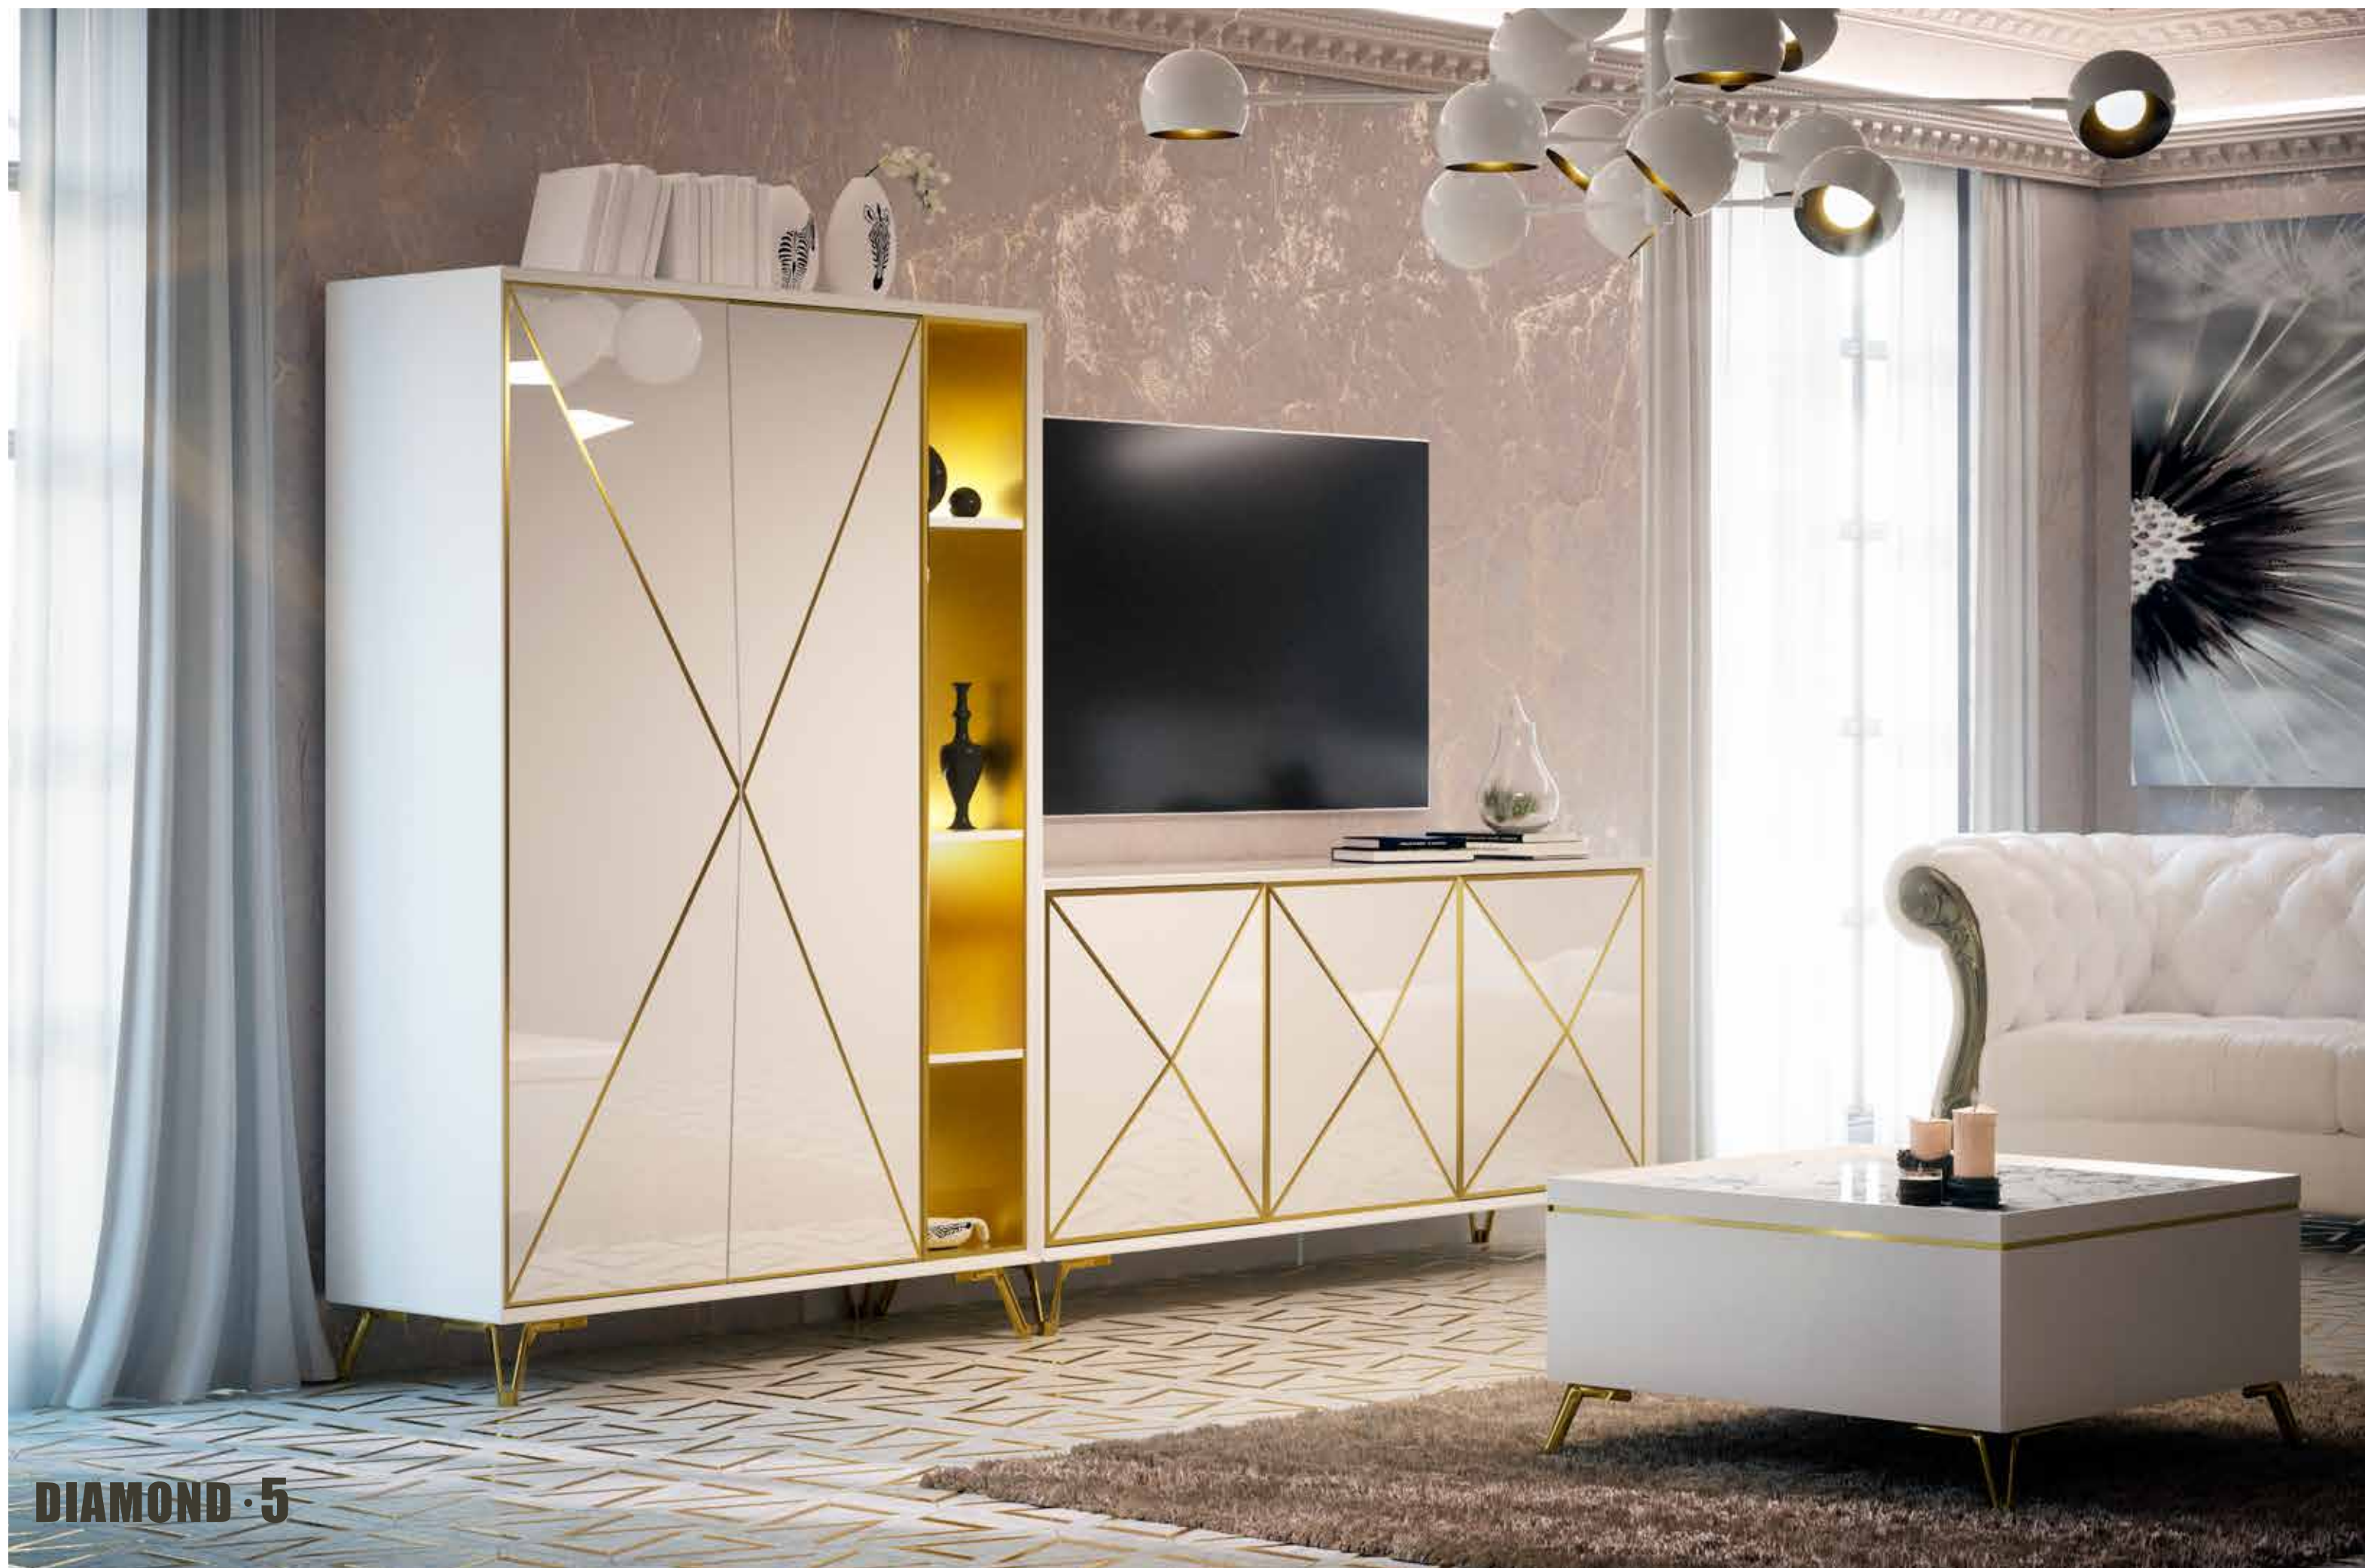

DIAMOND · 3

DIAMOND · 4

PRESENTAMOS OTRA VARIANTE CON CAJÓN CENTRAL REF:DT004, CON OPCIÓN DE LED REF:
LED-LX040 EN MOD TV Y OPCION PATA HONESTY OP-HTY
Central drawer version ref. DT004 with option LED Light
ref. LED-LX040 on tv stand and Honesty leg option ref. OP-HTY