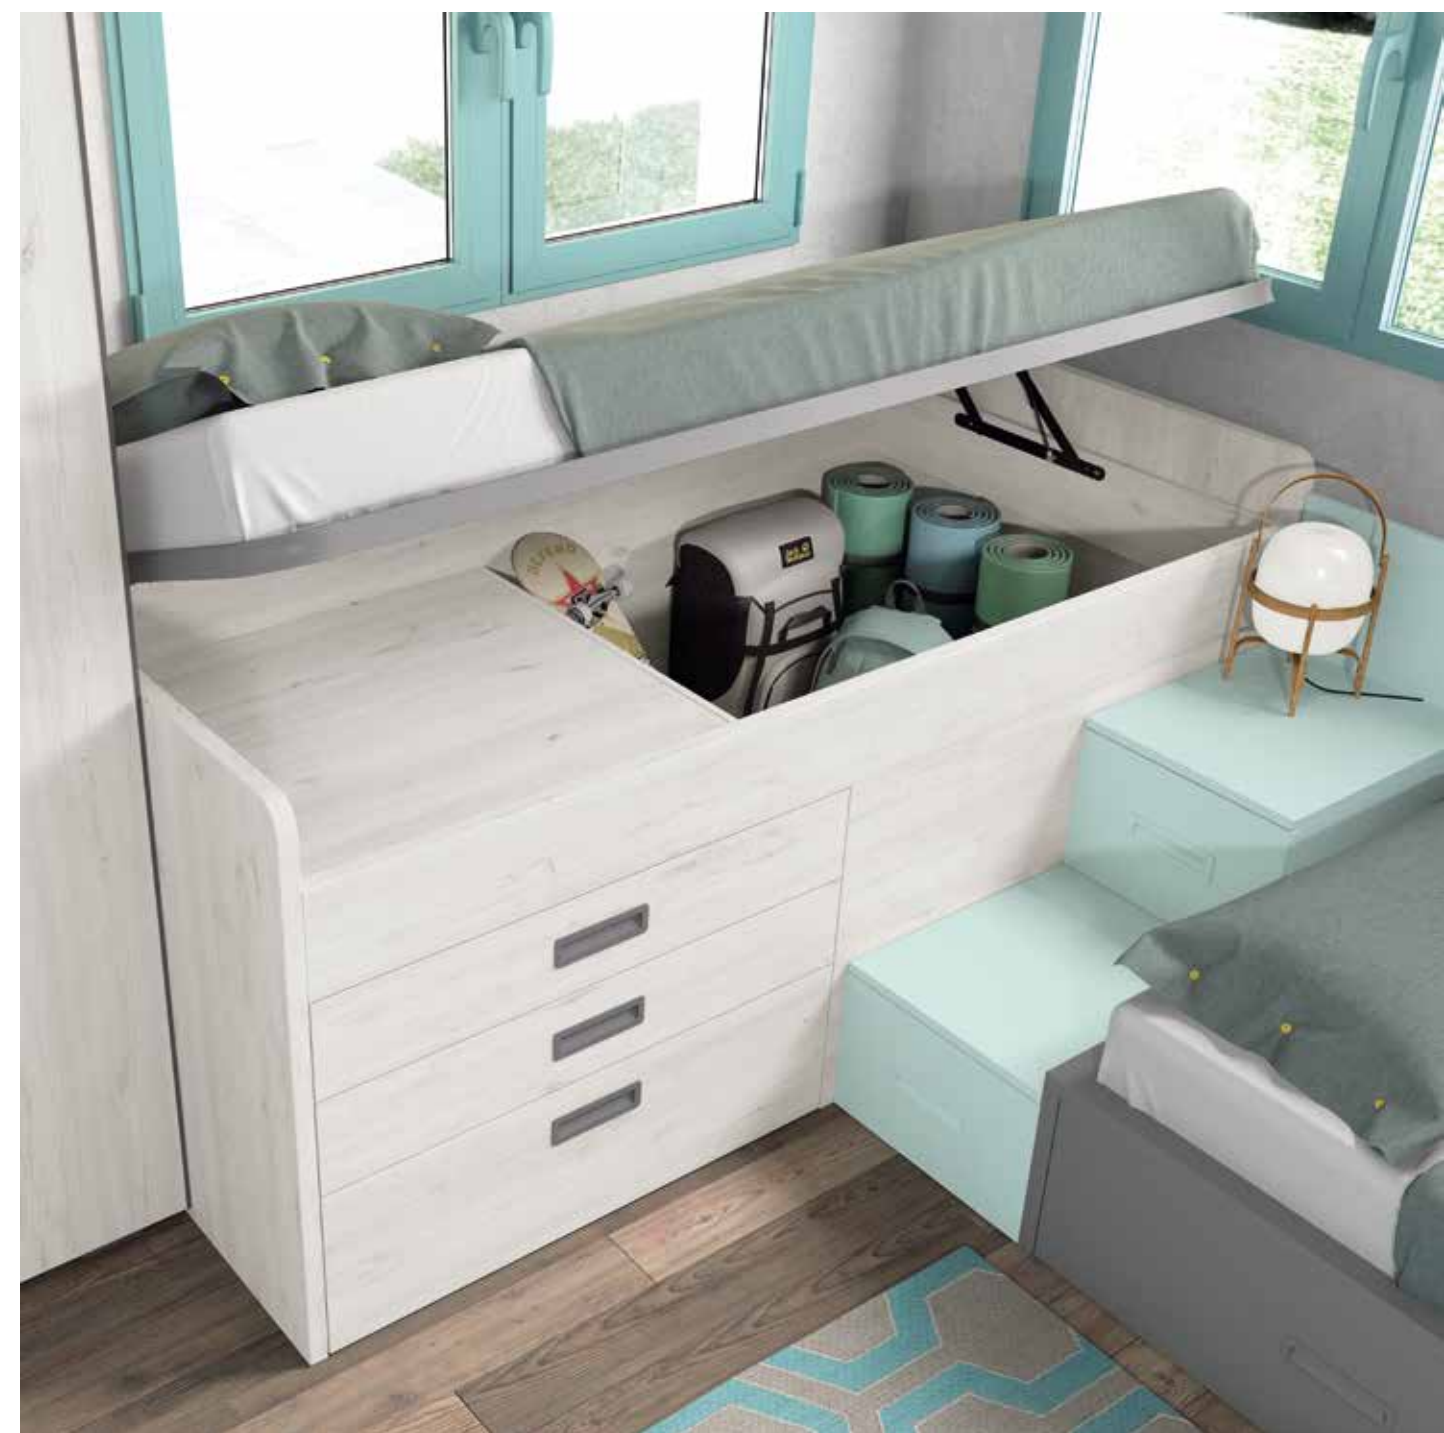

Polar

Tormenta

Jade

328 compacto

Compact Bed

Tirador **Embutido**
Handle

Una solución práctica en poco espacio, tres camas en 6 m², con armario correderas y compacto canapé de gran capacidad.

A practical solution in little space, three beds in 6 m², wardrobe sliding and compact high-capacity canapé.