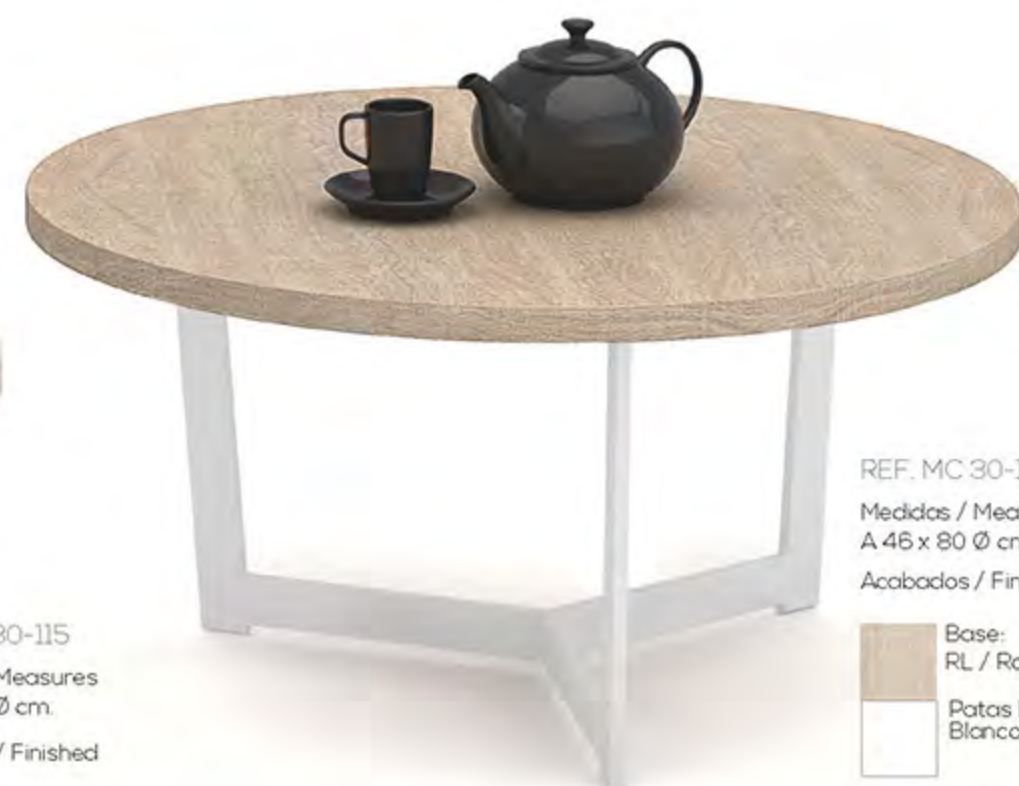

REF. MC 30-115
Medidas / Measures
A 46 x 60 Ø cm.
Acabados / Finished

REF. MC 30-116
Medidas / Measures
A 46 x 80 Ø cm.
Acabados / Finished

Base:
RL / Roble Legno
Patas Metálicas:
Blanco

Todas las mesas se pueden fabricar en todos los acabados base.
Las patas de este modelo son metálicas y podrán tener el acabado Blanco o Antracita.