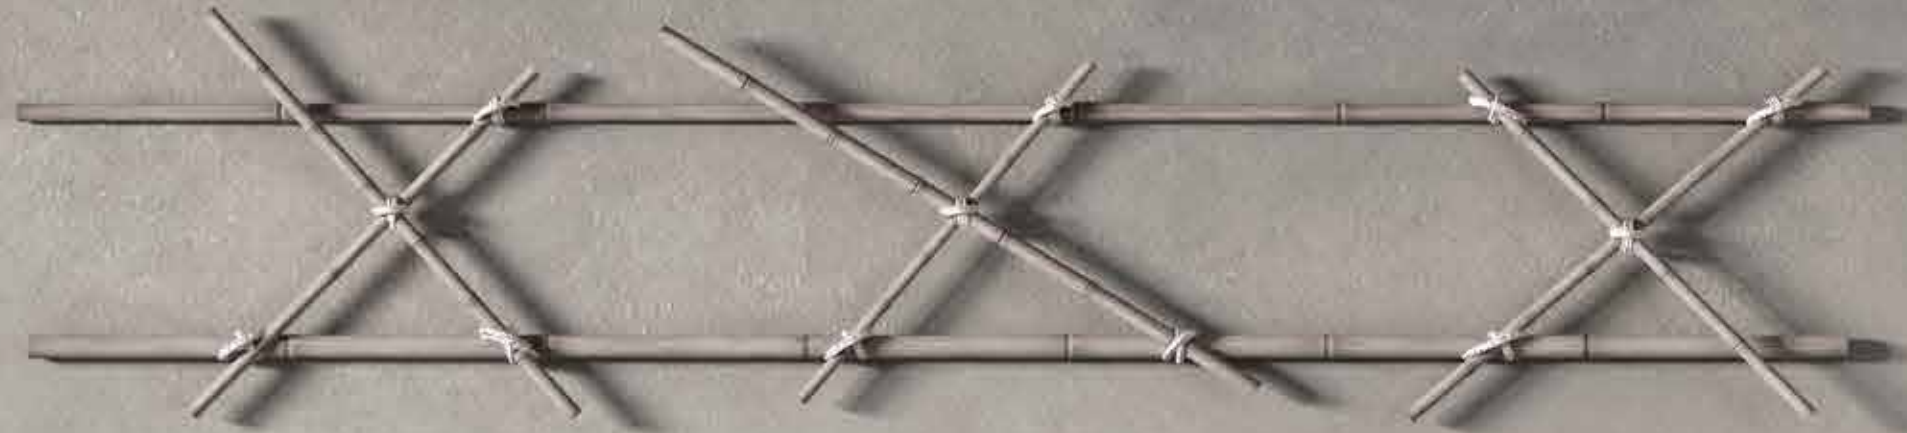

StyleNight 17

Cabecero | Headboard

VEGA

Bancada | Bedframe

CURVA

Módulos | Shelving

BALMA

Acabado | Coating

PERAL / GOBI